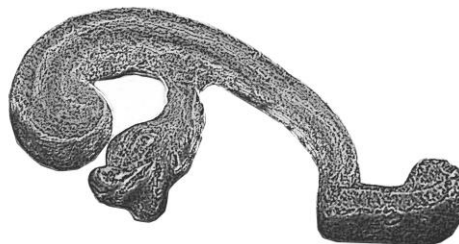

## Artifact Graphic Rendering

Description :	Tag#	Date:	Post Weight	Material Type	Recovery Vessel
Lead Ornate Handle	00097-1	9-20-2013	25.5 Grams	Lead	Blue Water Rose

**Artifact Comments:** Artifact recovered from the Contadora section of the San Jose site. The lead artifact appears to be a handle of some sort. On the inside curve of the handle there is an extension that has a face. The face appears to be that of a stylized dolphin much like those found on the handles of bronze cannon of this period. There has been no other associated material found in the surrounding area. Similar handles can be seen in still life paintings from the